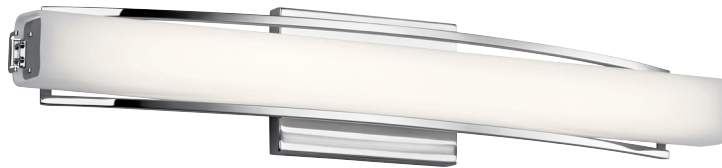

A | 83760

Mount horizontally or vertically

B | 83758

ROWAN

Chrome, Brushed Nickel or Bronze
Etched Opal Glass

MODEL	DESCRIPTION	FINISH	LED K	DELIVERED LUMENS	DIMMABLE	DIMENSIONS	EXT.	ADA COMPLIANT	NOTES	
A	83760	Wall Sconce LED	Chrome	3000K	1200	Yes	4.75"W x 13.25"H	3.13"	Yes	Mount Horizontally or Vertically; Damp Location
B	83758	Linear Bath 25in LED	Chrome	3000K	2400	Yes	4.75"H x 25.25"L	3.13"	Yes	Mount Horizontally or Vertically; Damp Location
C	83761	Wall Sconce LED	Brushed Nickel	3000K	1200	Yes	4.75"W x 13.25"H	3.13"	Yes	Mount Horizontally or Vertically; Damp Location
D	83759	Linear Bath 25in LED	Brushed Nickel	3000K	2400	Yes	4.75"H x 25.25"L	3.13"	Yes	Mount Horizontally or Vertically; Damp Location
E	84128	Wall Sconce LED	Bronze	3000K	1000	Yes	4.75"W x 13.25"H	3.13"	Yes	Mount Horizontally or Vertically; Damp Location
F	84129	Linear Bath 25in LED	Bronze	3000K	2100	Yes	4.75"H x 25.25"L	3.13"	Yes	Mount Horizontally or Vertically; Damp Location